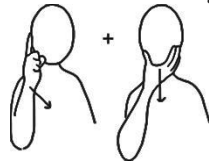

in me

You've Got a Friend in Me from Toy Story

Translated for the Lyrical Hands Signing Choir by Sarah Wheeler (May 2019) Adapted for SENSational Choir Jan 2021

You've

got a friend

in me

Some other folks

might be